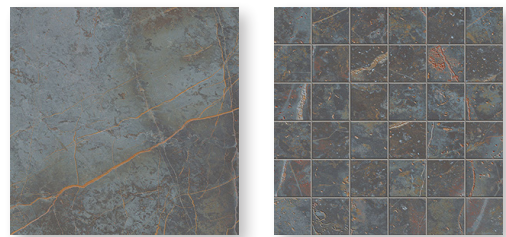

## AVAILABLE COLORS

*Boulevard*

*Fortune*

*Riverside*

*Victoria*

**Boulevard | 24"x48**

**Fortune** | 32"x 32"

*Riverside* | 24"x48"