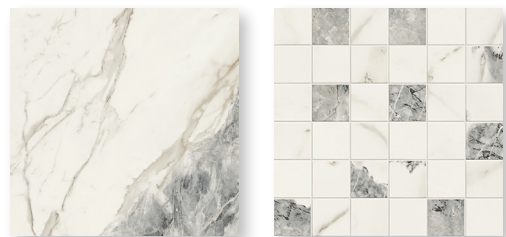

## AVAILABLE COLORS

*Boulevard*

*Fortune*

*Riverside*

*Victoria*

**Boulevard | 24"x48**

**Fortune** | 32"x 32"

*Riverside* | 24"x48"